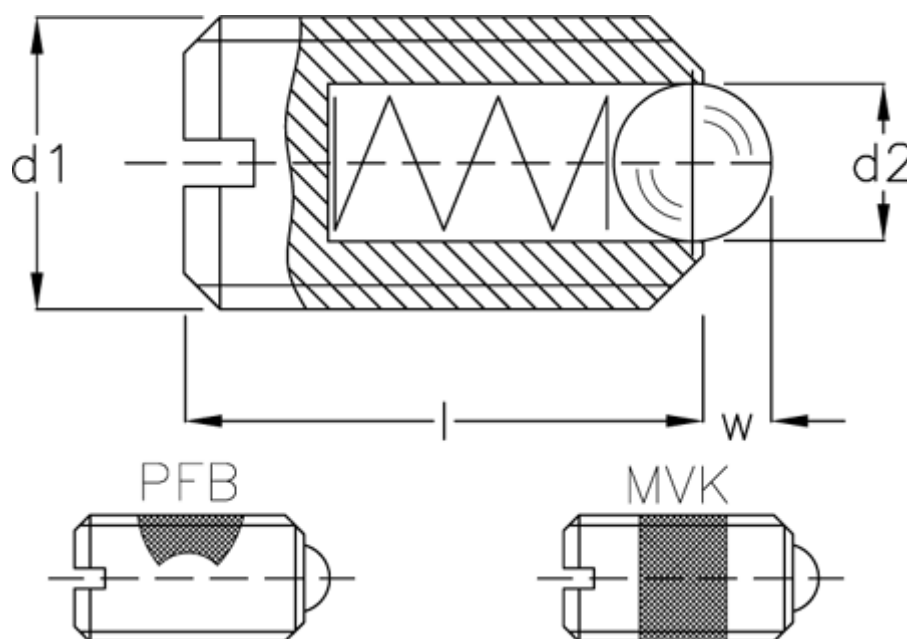

# Data Sheet

Article number: 20881509A

Description: E+G spring plunger  
GN 615-M6-KSN-NI

## Measures

d1	= M6
d2	= 3.5
Length l	= 14
Spring pressure N bottom	= 28.0
Spring pressure N top	= 19
W	= 1.0